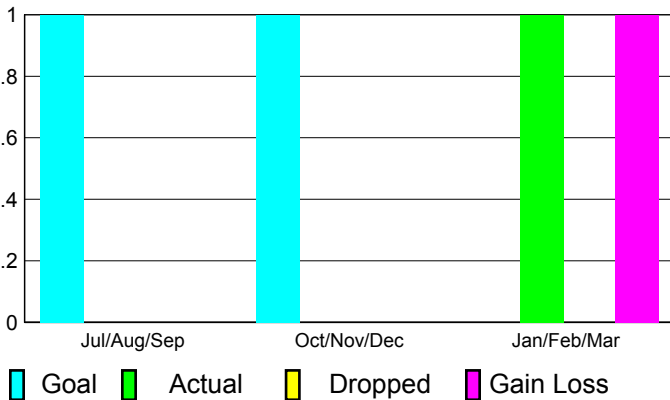

## CLUBS

**Club Results  
2010-2011**

**Clubs  
2009-2010**

Month	New Club Goal	Actual New Clubs	Actual Dropped Clubs	Gain/Loss of Clubs	Gain/Loss of Clubs
Jul/Aug/Sep	1	0	0	0	0
Oct/Nov/Dec	1	0	0	0	0
Jan/Feb/Mar	0	1	0	1	2
<b>Totals</b>	<b>2</b>	<b>1</b>	<b>0</b>	<b>1</b>	<b>2</b>

### Club Results 2010-2011

Goal, New, Dropped, Gain/Loss